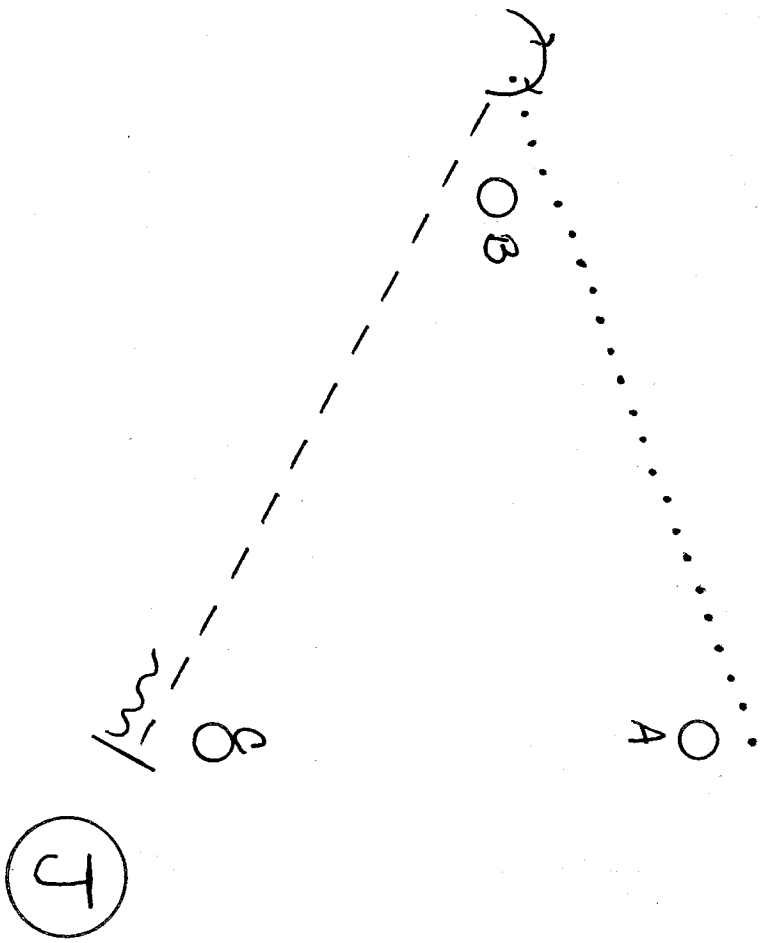

MINIATURE HORSE SHOWMANSHIP NOVICE

- A- Walk
- B- Push turn
Trot
- C- Stop &
Back 4 steps

Time 1:10

MINIATURE HORSE SHOWMANSHIP NOVICE

1. Enter arena. Circle one time. Follow ring steward's instruction to line-up.
2. Perform pattern:
 - a. Walk out of line to judge
 - b. Stop in front of judge
 - c. Set horse up for judge's inspection
 - d. Judge will ask questions
 - e. Turn horse 180°; trot back through horse line-up; stop; turn and set horse up in line